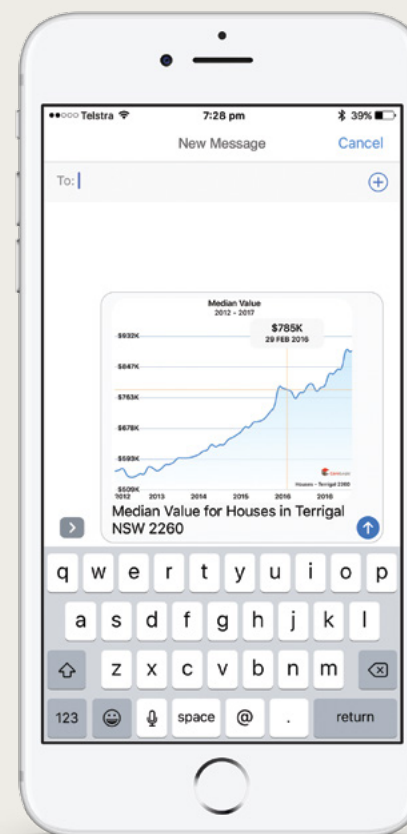

CoreLogic®

Introducing Market Trends in RP Data Pro

What's new in RP Data Pro for iOS v3.0
September 2017

Suburb performance at a glance.

Share, save and monitor areas of interest

Be the market expert.

Gain new insights by changing metrics, timeframe or property type. Interact with the chart to get granular information.

Build your brand.

Share and publish trends and insights to clients, prospects or your network.

Available for RP Data Pro iOS and Android devices.

CoreLogic[®]
corelogic.com.au