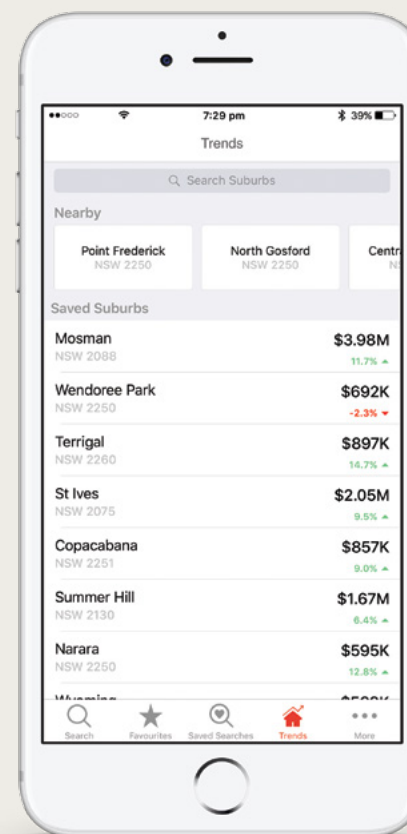

CoreLogic®

Introducing Market Trends in RP Data Pro

What's new in RP Data Pro for iOS v3.0
September 2017

Suburb performance at a glance.

Share, save and monitor areas of interest

Be the market expert.

Gain new insights by changing metrics, timeframe or property type. Interact with the chart to get granular information.

Build your brand.

Share and publish trends and insights to clients, prospects or your network.

Available for RP Data Pro iOS and Android devices.

CoreLogic[®]
corelogic.com.au